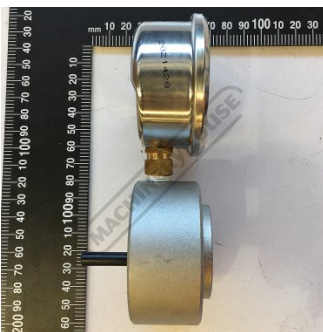

# BLADE TENSION GAUGE - #105

Suits: EB-320DS + other models

Please Call

Distance between legs:

4BM0105

## Specific Features

Side View

Rear View