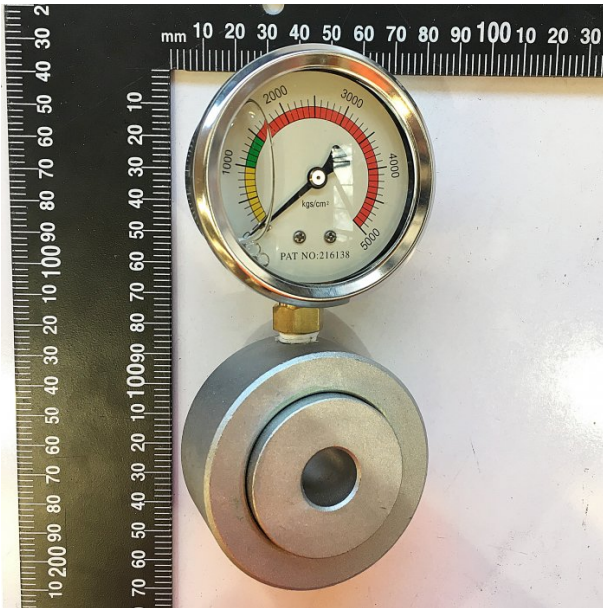

# BLADE TENSION GAUGE - #105

Suits: EB-320DS + other models

Please Call

Distance between legs:

4BM0105

## Specific Features

Side View

Rear View