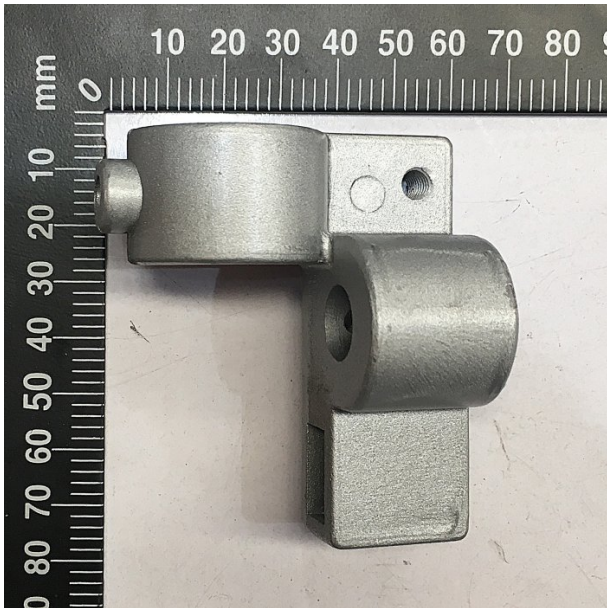

## SUPPORT BRACKET POST - #5

10005-1

Suits: BP-14A (W403 + other models)

### Specific Features

Top View

Side View