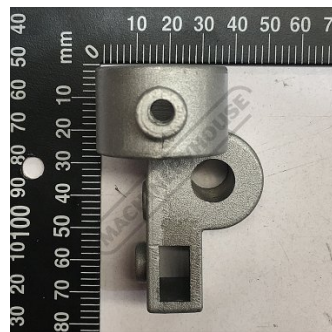

## SUPPORT BRACKET POST - #5

10005-1

Suits: BP-14A (W403 + other models)

### Specific Features

Top View

Side View