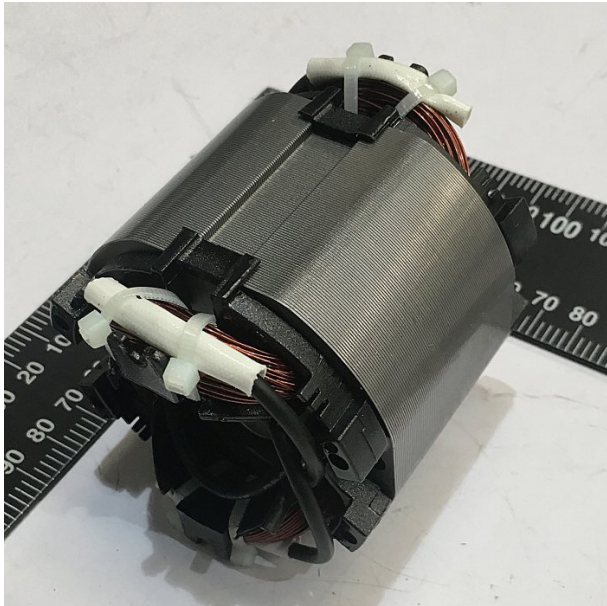

Product Brochure For 4DB0041

STATOR - #41

110V-220V-73X42X45

Suits: HF-35 + other models

Specific Features

Top View

Side View