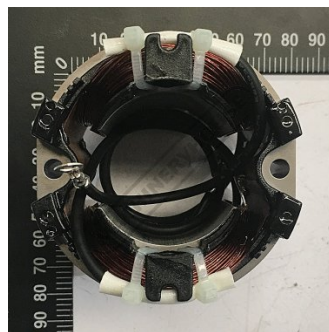

Product Brochure For 4DB0041

STATOR - #41

110V-220V-73X42X45

Suits: HF-35 + other models

Specific Features

Top View

Side View