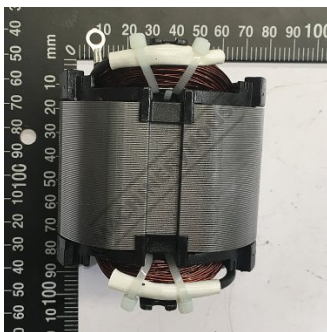

Product Brochure For 4DB0041

STATOR - #41

110V-220V-73X42X45

Suits: HF-35 + other models

Specific Features

Top View

Side View