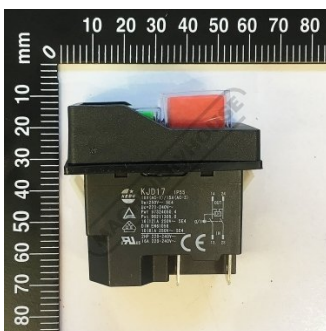

# SWITCH KEDU KJD17 (220V) - #82

Suits: HF-35 + other models

Ex GST  
**\$54.00**

Inc GST  
**\$62.10**

ORDER CODE:

4DB0082

## Specific Features

Side View