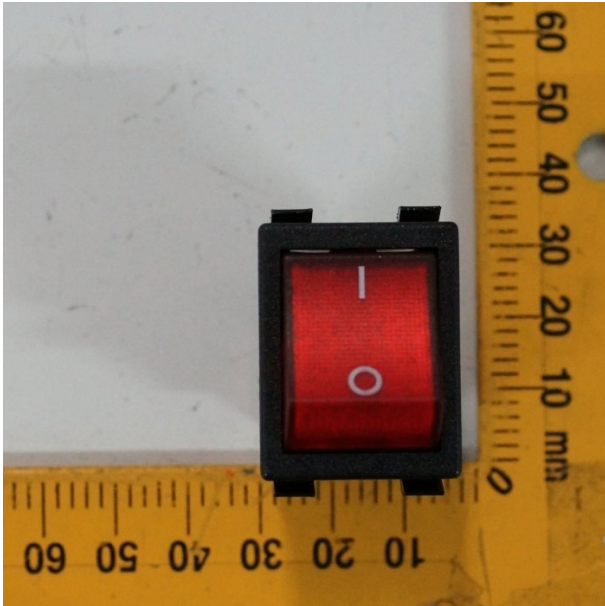

## MAGNET SWITCH (110V&220V) - #83

Suits: HF-35 + other models

Please Call

ORDER CODE:

4DB0083

### Description

On/Off Switch Magnet