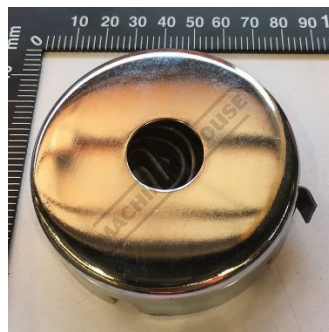

Product Brochure For 4DY090

SPRING + COVER UNIT - #90+91

Suits: PD-440

Ex GST
\$40.43

Inc GST
\$46.50

Specific Features

Top View

Rear View