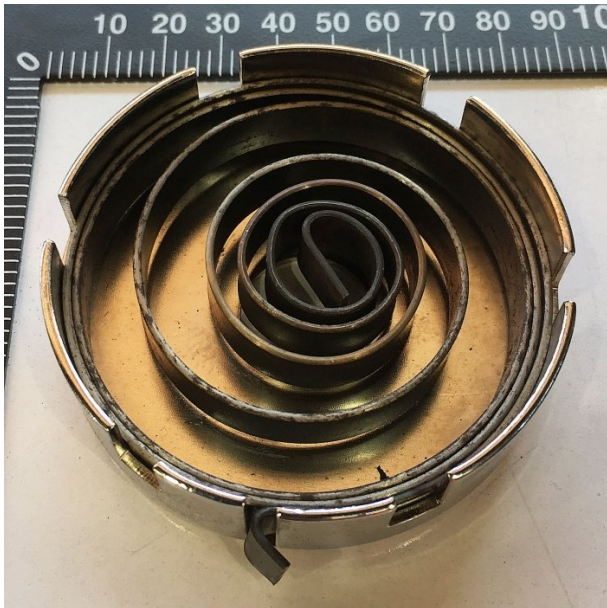

Product Brochure For 4DY090

SPRING + COVER UNIT - #90+91

Suits: PD-440

Ex GST
\$40.43

Inc GST
\$46.50

Specific Features

Top View

Rear View