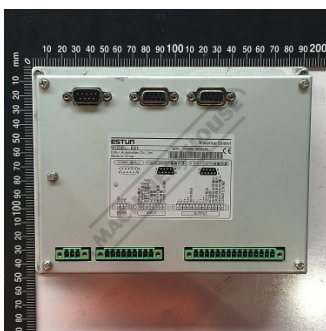

Product Brochure For 4HS9101A

E21 CONTROLLER -

Suits: PB-135B + other models

ORDER CODE:

4HS9101A

Specific Features

Rear View