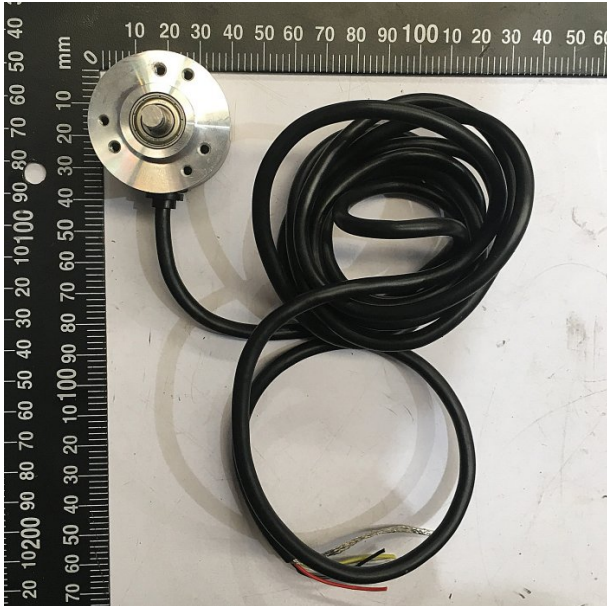

Product Brochure For 4HZ9000A

---

**ENCODER 5 WIRE YOTO ELECTRIC - #**

#ES40-KB360

Suits: PB-830A + other models

Please Call

ORDER CODE: 4HZ9000A  
Size: ~