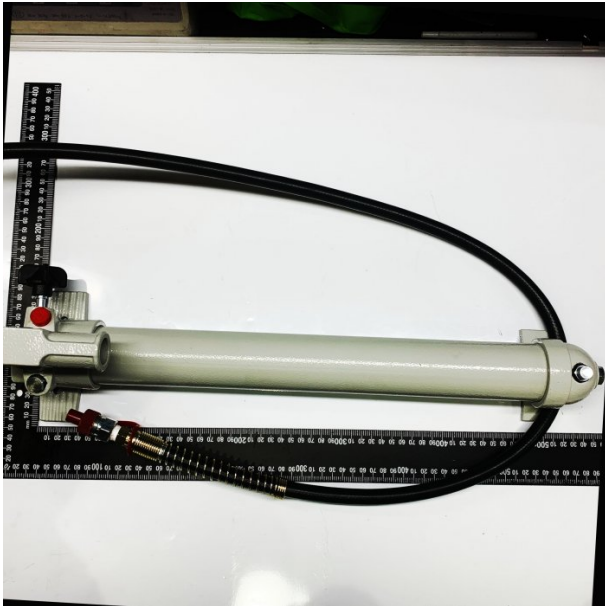

Product Brochure For 4PY0032

**PUMP ASSEMBLY INC. HOSE - #32**

Suits: HP-20PP

Please Call

ORDER CODE:

4PY0032

**Specific Features**

Image 2

Image 3

Image 4

Image 5