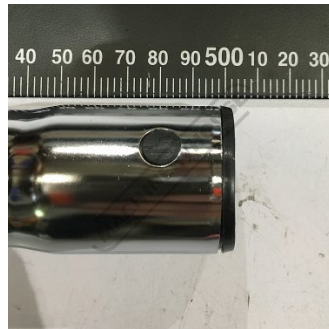

Product Brochure For 4VB020

STEEL TUBE - #2

Suits: WDV-3P

ORDER CODE:

4VB020

Specific Features

Detail View 1

Detail View 2