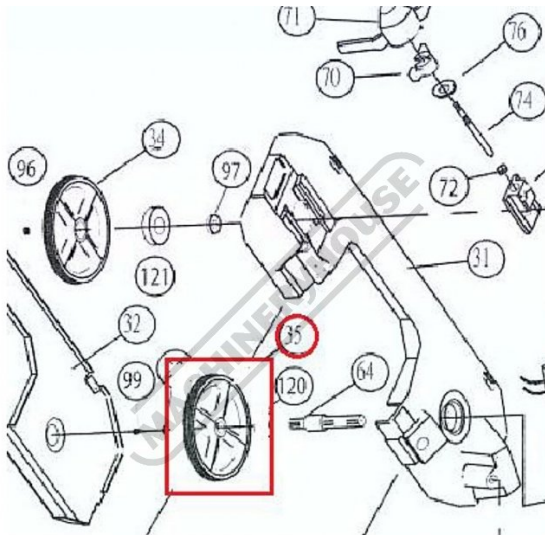

Product Brochure For 5BM0035

**DRIVE WHEEL - #35**

Suits: EB-351DSA + other models

Distance between legs:

5BM0035

35 FRONT FLYWHEEL / 前輪