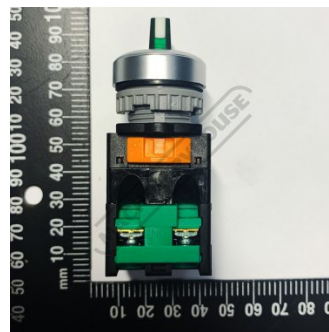

Product Brochure For 5BM9012

ON/OFF SWITCH XB7-ED21 - #S12

2 POS SPRING RETURN TO CENTRE

Suits: EB-351DSA 24V GREEN + other models

Please Call

ORDER CODE: _____

5BM9012

Specific Features

3