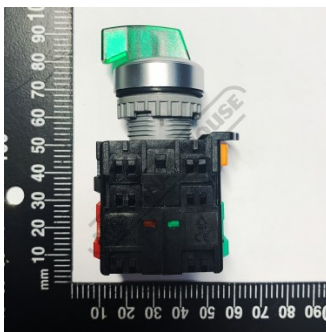

Product Brochure For 5BM9012

ON/OFF SWITCH XB7-ED21 - #S12

2 POS SPRING RETURN TO CENTRE

Suits: EB-351DSA 24V GREEN + other models

Please Call

ORDER CODE: _____

5BM9012

Specific Features