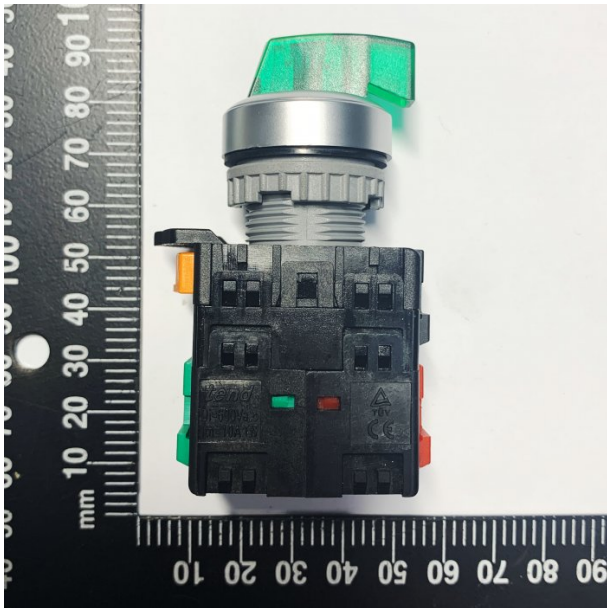

Product Brochure For 5BM9012

ON/OFF SWITCH XB7-ED21 - #S12

2 POS SPRING RETURN TO CENTRE

Suits: EB-351DSA 24V GREEN + other models

Please Call

ORDER CODE: _____

5BM9012

Specific Features