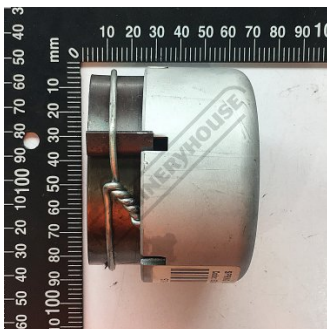

Product Brochure For 5DA8687

SPRING & CAP - #86+87

#20123 + 20122

Suits: GHD-32 + other models

Ex GST
\$112.00

Inc GST
\$128.80

Specific Features

Side View

Head parts for spindle power feed

86	1	20123	spring cap
87	1	20122	spring plate

Parts Diagram