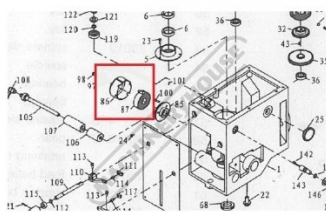

Product Brochure For 5DA8687

SPRING & CAP - #86+87

#20123 + 20122

Suits: GHD-32 + other models

Ex GST
\$112.00

Inc GST
\$128.80

Specific Features

Side View

Head parts for spindle power feed

86	1	20123	spring cap
87	1	20122	spring plate

Parts Diagram