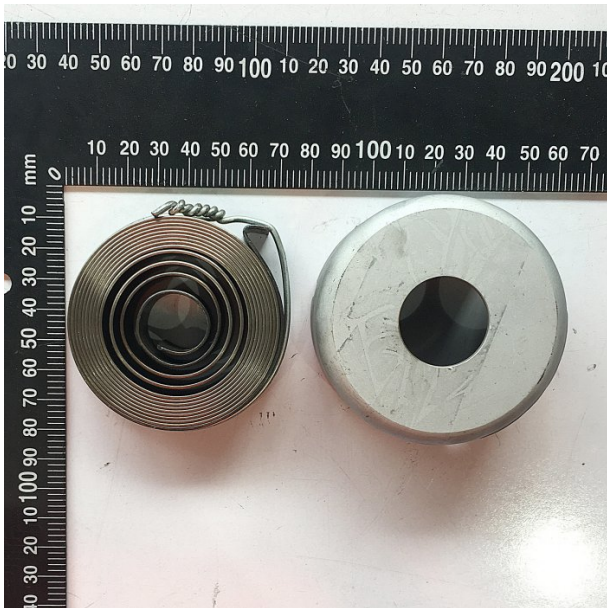

Product Brochure For 5DA8687

SPRING & CAP - #86+87

#20123 + 20122

Suits: GHD-32 + other models

Ex GST
\$112.00

Inc GST
\$128.80

Specific Features

Side View

Head parts for spindle power feed

86	1	20123	spring cap
87	1	20122	spring plate

Parts Diagram