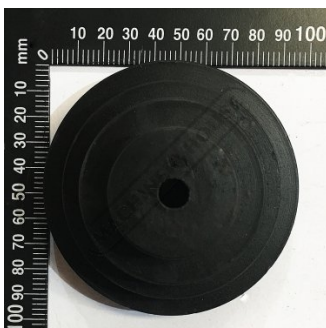

Product Brochure For 5DY060

MOTOR PULLEY - #60

Suits: PD-510

Please Call

Description

20mm Inner Diameter

Specific Features

Top View