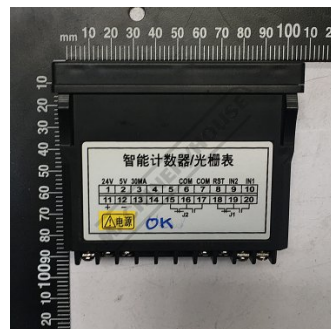

Product Brochure For 5HE1001

CONTROLLER HP961 -

Suits: PR-136 + other models

Please Call

ORDER CODE: _____ 5HE1001

Specific Features

Top View

Side View