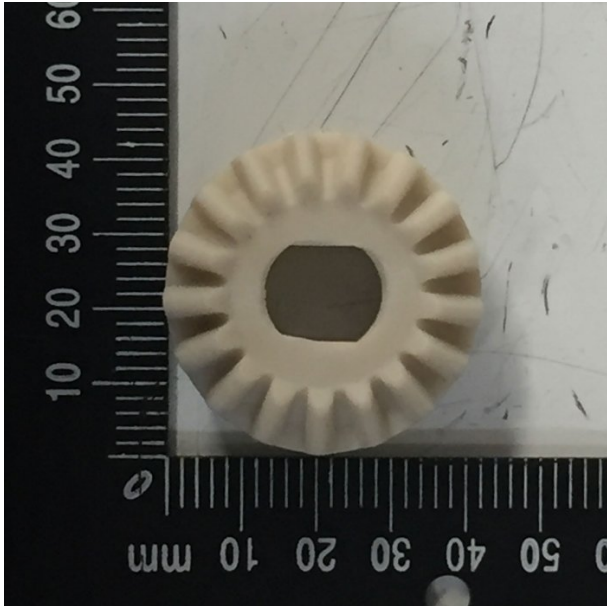

Product Brochure For 5WK0101

**BEVEL GEAR - #101**

Suits: TH-410

**Specific Features**

Image 2