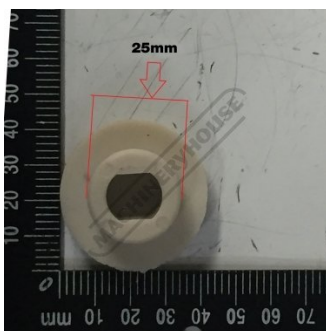

Product Brochure For 5WK0101

**BEVEL GEAR - #101**

Suits: TH-410

**Specific Features**

Image 2