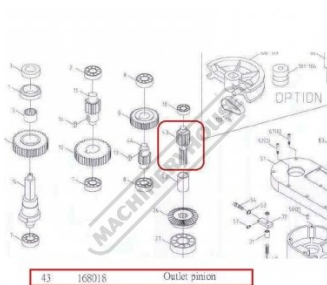

Product Brochure For 6HX0043

OUTLET PINION - #43

168018

Suits: TB-60 + other models

Specific Features

6HX0043 OUTLET PINION 168018