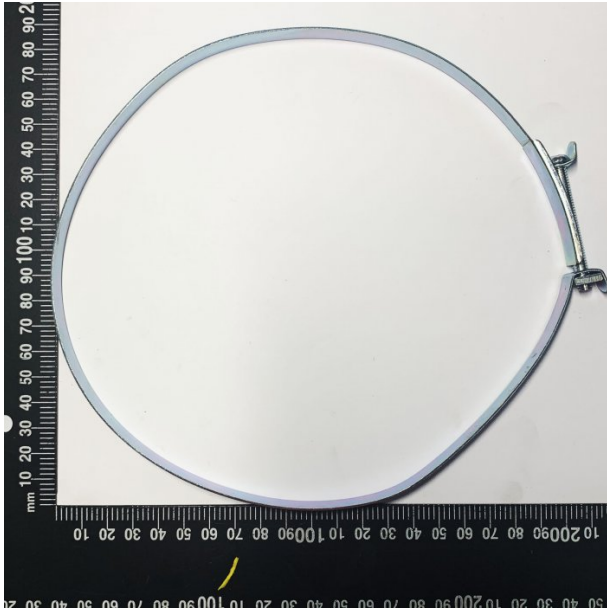

# GLOVE CLAMP - #31

Suits: SB-200 + other models

ORDER CODE:	6SC0031
Type:	~
Size:	~
Suits Models:	~