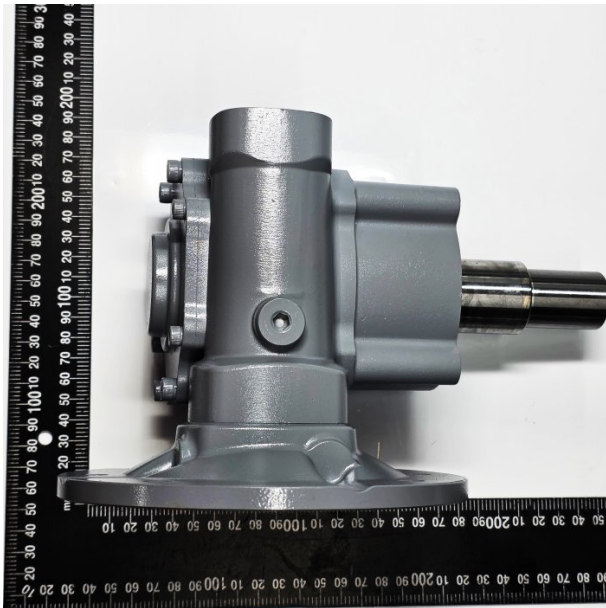

Product Brochure For 7BM0035

REDUCER (GEARBOX) - #35

Suits: EB-280DSV + other models

ORDER CODE:	7BM0035
MODEL:	~
Throat Capacity (mm):	~
Height Capacity (mm):	~
Table Size (mm):	~
Speeds (m/min):	~
Blade Length (mm):	~
Welder Capacity (mm):	~
Motor (kW / hp):	~
Voltage / Amperage (V / amp):	~
Nett Weight (kg):	~

Specific Features

BOTTOM

SIDE