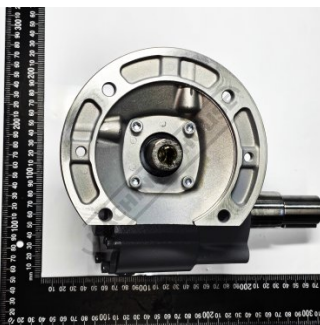

Product Brochure For 7BM0035

REDUCER (GEARBOX) - #35

Suits: EB-280DSV + other models

ORDER CODE:	7BM0035
MODEL:	~
Throat Capacity (mm):	~
Height Capacity (mm):	~
Table Size (mm):	~
Speeds (m/min):	~
Blade Length (mm):	~
Welder Capacity (mm):	~
Motor (kW / hp):	~
Voltage / Amperage (V / amp):	~
Nett Weight (kg):	~

Specific Features

BOTTOM

SIDE