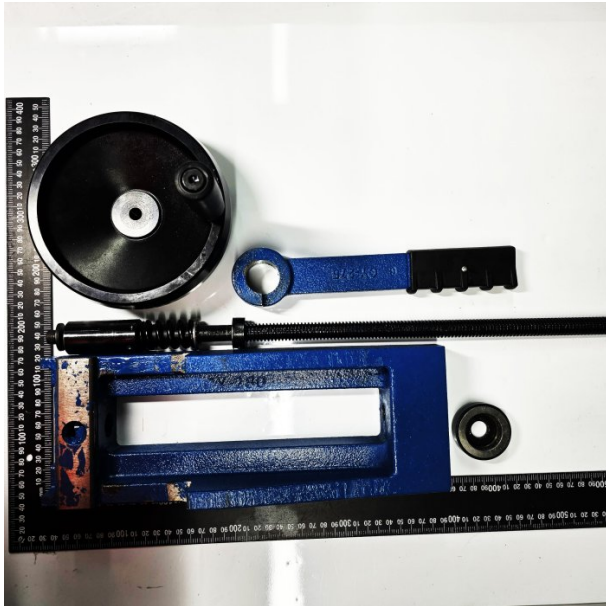

Product Brochure For 7BM0113

VICE SLIDING SEAT ASSEMBLY - #113+118+100+99+93+59~63+57

Suits: EB-280DSV

| | |
|-------------------------------|---------|
| ORDER CODE: | 7BM0113 |
| MODEL: | ~ |
| Throat Capacity (mm): | ~ |
| Height Capacity (mm): | ~ |
| Table Size (mm): | ~ |
| Speeds (m/min): | ~ |
| Blade Length (mm): | ~ |
| Welder Capacity (mm): | ~ |
| Motor (kW / hp): | ~ |
| Voltage / Amperage (V / amp): | ~ |
| Nett Weight (kg): | ~ |