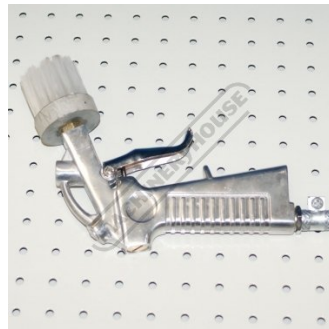

### Description

WALL or BENCH MOUNT

Includes extendible legs for mounting on bench. Provisions for wall mounting to save operating space. Suitable for rapid cleaning of small mechanical parts, motor parts etc.

### Features

- The 240V pump provides a flow of approximately 114 Litres/hour
- 14 Litre fluid capacity
- Flexible fluid nozzle

### Includes

- Cleaning gun with brush
- Work light

Product Brochure For A369

Specific Features

Shown With Tray Closed

Shown with Legs Closed

Right View

Front View

Left View Legs Closed

Cleaning Gun

Extendable Legs

Light

Switches

Wash Area

Warning Sign

Rear View