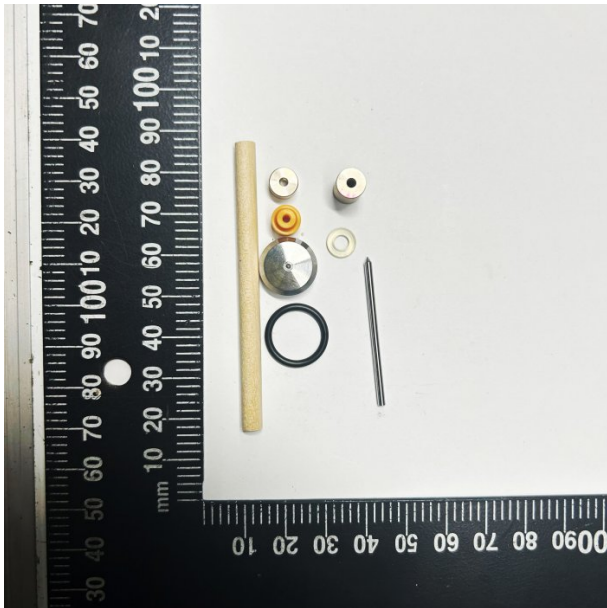

Product Brochure For AS0253

ON/OFF VALVE REPAIR KIT

Suit: ALL SWIFTJET MODELS

Ex GST
\$254.00

Inc GST
\$292.10

Description

Swiftjet Pno. 359101