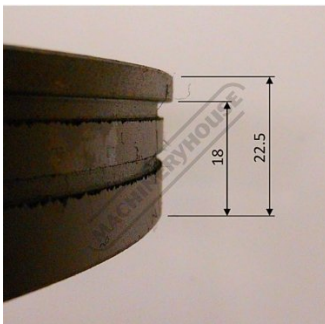

Product Brochure For BC124

BLADE WHEEL (REAR/DRIVE) - #124

Suits: BS-7LA

Distance between legs:

BC124

Specific Features

BC124 WHEEL OD 294 BORE 25