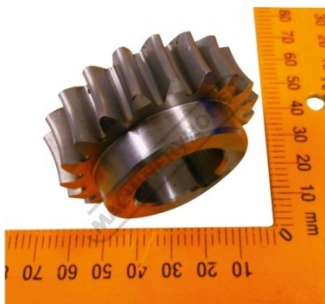

Product Brochure For BD217

WORM GEAR 25 B x 20 T - #201-14

Suits: BS-7L + other models

Ex GST
\$120.00

Inc GST
\$138.00

Distance between legs:

BD217

Specific Features

BD217 GEAR WORM NEW BORE 25 20T