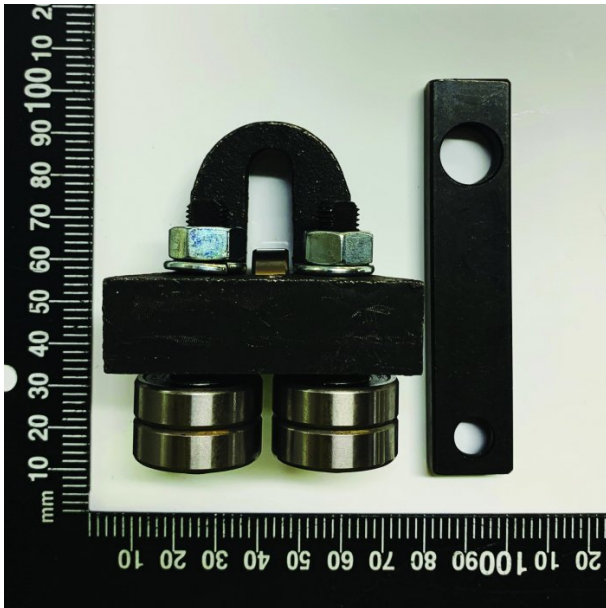

Product Brochure For BD273

GUIDE PIVOT ASSY - #269~271

FRONT #18124K

Suits: BS-7L + other models

Please Call

Distance between legs:

BD273

Specific Features

Rear View