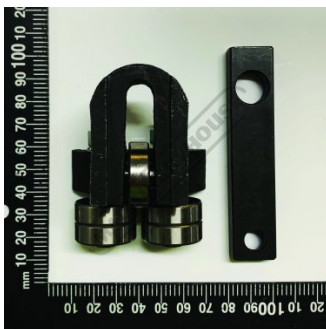

Product Brochure For BD273

GUIDE PIVOT ASSY - #269~271

FRONT #18124K

Suits: BS-7L + other models

Please Call

Distance between legs:

BD273

Specific Features

Rear View