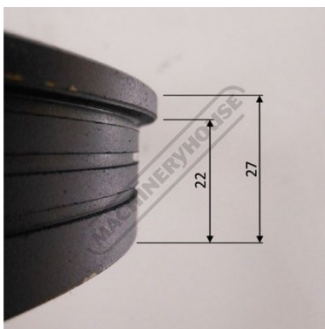

Product Brochure For BK084

DRIVE WHEEL - #84

Suits: BS-250 + other models

Ex GST
\$170.00

Inc GST
\$195.50

Distance between legs:

BK084

Specific Features

BK084 WHEEL OD 356 BORE 30.2