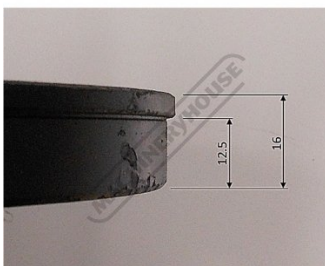

Product Brochure For BL071

DRIVE BLADE WHEEL - #71

Suits: BS-5S + other models

Distance between legs:

BL071

Specific Features

BL077 WHEEL OD 190 BORE 15.1