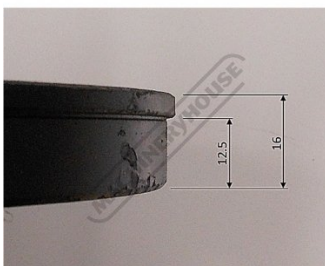

# IDLE BLADE WHEEL - #77

Suits: BS-5S + other models

Distance between legs:

BL077

## Specific Features

BL077 WHEEL OD 190 BORE 15.1