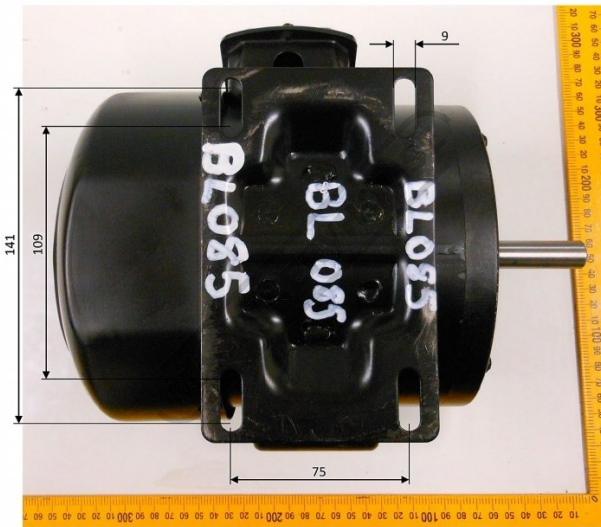

Product Brochure For BL085

**MOTOR 1/2 HP 1400RPM - #85**

240V

Suits: BS-5S

Please Call

ORDER CODE:	BL085
MODEL:	~
Motor Power (kW / hp):	1/2
Speed (rpm):	1400
Shaft Diameter (mm):	15.875
Reversible Motor (Yes / No):	~
Fan Cooled (Yes / No):	Yes
Voltage (V):	240
Amps Required:	3.5
Input Power Supply Connection:	~

**Description**

MOTOR TO SUIT BAND SAW BS-5S (B003)

Shaft has a flat edge for connection

**Optional Accessories**

- Replacement capacitor EC150

### Specific Features

BL085 MOTOR 240V 3.5A 375W 0.1

BL085 MOTOR 240V 3.5A 375W 0.2