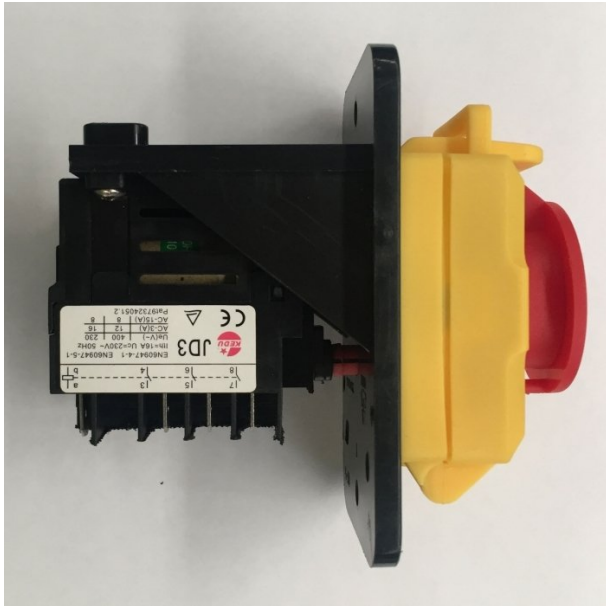

Product Brochure For BZ175

**SWITCH ON/OFF KEDU JD3 - #31**

240V - 8 PIN

Suits: BG-8

Please Call

ORDER CODE:

BZ175

**Specific Features**