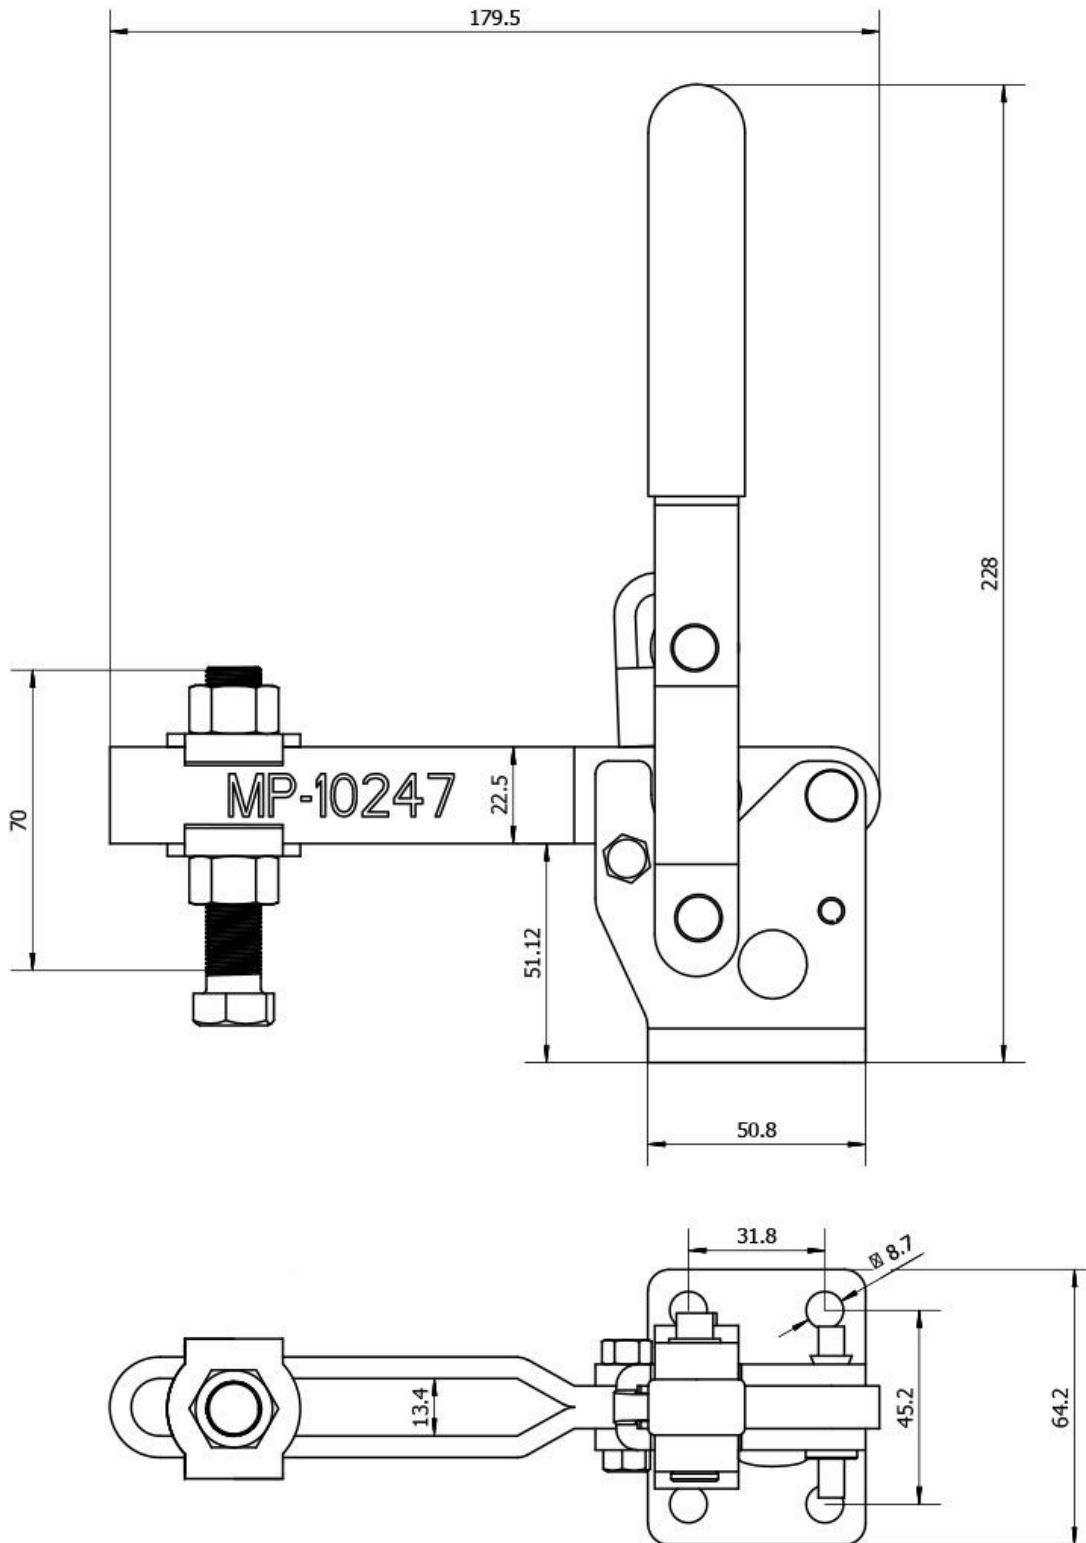

Product Brochure For C0998

Vertical Toggle Clamp - MP-10247

450kg Capacity

On Sale

Ex GST
~~\$40.00~~
\$30.43

Inc GST
~~\$46.00~~
\$35.00

| | |
|----------------------------------|-----------------------|
| ORDER CODE: | C0998 |
| MODEL: | MP-10247 |
| Type: | Vertical Toggle Clamp |
| Clamping Capacity: | |
| Locking Handle - Pivot Movement: | 70° |
| Clamp Bar - Pivot Movement: | 135° |
| Plunger Travel (mm): | ~ |
| Throat Depth (mm): | ~ |
| Opening (mm): | ~ |
| Size: | ~ |
| Quantity Per Pack (No.): | 1 |
| Clamping Force (kg): | 450kg |
| Over all Length (mm): | ~ |
| Nett Weight (kg): | 1.25 |

Features

- MP-10247 - Vertical Toggle Clamp
- Holding capacity: 450kg
- Handle moves: 70°
- Bar moves: 135°
- Weight: 1.25kg

Product Brochure For C0998

Product Brochure For C0998

Specific Features

Open

Recommended Accessories

C1001
Vertical Toggle Clamp

C100
Vertical Toggle Clamp

C0999
Vertical Toggle Clamp

C1003
Horizontal Toggle Clamp

C1005
Horizontal Toggle Clamp

C1006
Horizontal Toggle Clamp

C1008
Straight Line Toggle Clamp

C1011
Straight Line with Threaded Collar Toggle Clamp

Product Brochure For C0998

C1009

Straight Line Toggle Clamp

C1010

Straight Line Toggle Clamp