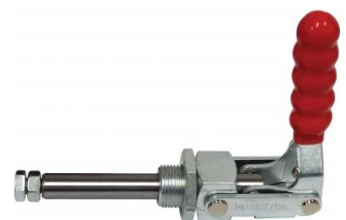

Product Brochure For C0998

Vertical Toggle Clamp - MP-10247

450kg Capacity

On Sale

Ex GST
~~\$40.00~~
\$30.43

Inc GST
~~\$46.00~~
\$35.00

| | |
|----------------------------------|-----------------------|
| ORDER CODE: | C0998 |
| MODEL: | MP-10247 |
| Type: | Vertical Toggle Clamp |
| Clamping Capacity: | |
| Locking Handle - Pivot Movement: | 70° |
| Clamp Bar - Pivot Movement: | 135° |
| Plunger Travel (mm): | ~ |
| Throat Depth (mm): | ~ |
| Opening (mm): | ~ |
| Size: | ~ |
| Quantity Per Pack (No.): | 1 |
| Clamping Force (kg): | 450kg |
| Over all Length (mm): | ~ |
| Nett Weight (kg): | 1.25 |

Features

- MP-10247 - Vertical Toggle Clamp
- Holding capacity: 450kg
- Handle moves: 70°
- Bar moves: 135°
- Weight: 1.25kg

Product Brochure For C0998

Product Brochure For C0998

Specific Features

Open

Recommended Accessories

C1001
Vertical Toggle Clamp

C100
Vertical Toggle Clamp

C0999
Vertical Toggle Clamp

C1003
Horizontal Toggle Clamp

C1005
Horizontal Toggle Clamp

C1006
Horizontal Toggle Clamp

C1008
Straight Line Toggle Clamp

C1011
Straight Line with Threaded Collar Toggle Clamp

Product Brochure For C0998

C1009

Straight Line Toggle Clamp

C1010

Straight Line Toggle Clamp