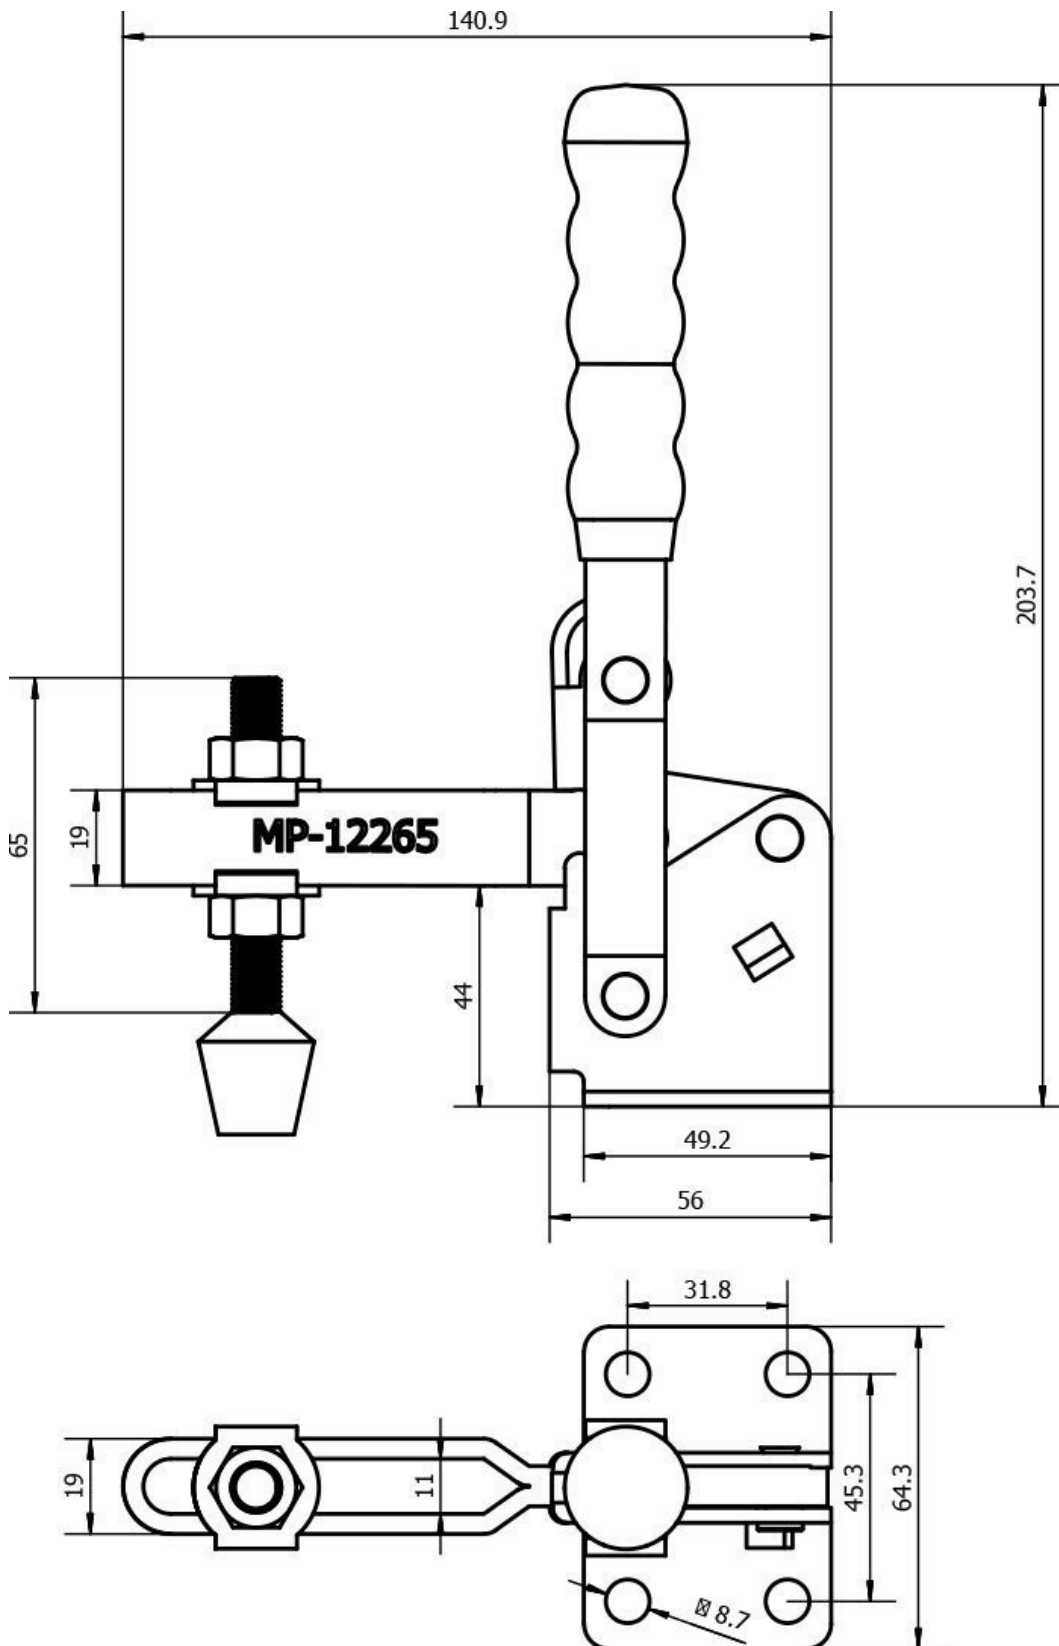

Product Brochure For C0999

Vertical Toggle Clamp - MP-12265

340kg Capacity

On Sale

Ex GST
~~\$30.00~~
\$22.61

Inc GST
~~\$34.50~~
\$26.00

ORDER CODE:	C0999
MODEL:	MP-12265
Type:	Vertical Toggle Clamp
Clamping Capacity:	
Locking Handle - Pivot Movement:	58°
Clamp Bar - Pivot Movement:	105°
Plunger Travel (mm):	~
Throat Depth (mm):	~
Opening (mm):	~
Size:	~
Quantity Per Pack (No.):	1
Clamping Force (kg):	340kg
Over all Length (mm):	~
Nett Weight (kg):	0.7

Features

- MP-12265 - Vertical Toggle Clamp
- Holding capacity: 340kg
- Handle moves: 58°
- Bar moves: 105°
- Weight: 700g

Product Brochure For C0999

Product Brochure For C0999

Specific Features

Open

Recommended Accessories

C1001
Vertical Toggle Clamp

C100
Vertical Toggle Clamp

C0998
Vertical Toggle Clamp

C1003
Horizontal Toggle Clamp

C1005
Horizontal Toggle Clamp

C1006
Horizontal Toggle Clamp

C1008
Straight Line Toggle Clamp

C1011
Straight Line with Threaded Collar Toggle Clamp

Product Brochure For C0999

C1009

Straight Line Toggle Clamp

C1010

Straight Line Toggle Clamp