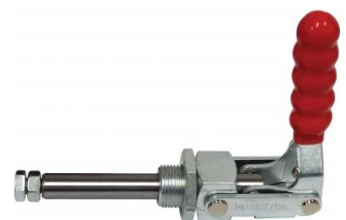

Product Brochure For C0999

Vertical Toggle Clamp - MP-12265

340kg Capacity

On Sale

Ex GST
~~\$30.00~~
\$22.61

Inc GST
~~\$34.50~~
\$26.00

ORDER CODE:	C0999
MODEL:	MP-12265
Type:	Vertical Toggle Clamp
Clamping Capacity:	
Locking Handle - Pivot Movement:	58°
Clamp Bar - Pivot Movement:	105°
Plunger Travel (mm):	~
Throat Depth (mm):	~
Opening (mm):	~
Size:	~
Quantity Per Pack (No.):	1
Clamping Force (kg):	340kg
Over all Length (mm):	~
Nett Weight (kg):	0.7

Features

- MP-12265 - Vertical Toggle Clamp
- Holding capacity: 340kg
- Handle moves: 58°
- Bar moves: 105°
- Weight: 700g

Product Brochure For C0999

Product Brochure For C0999

Specific Features

Open

Recommended Accessories

C1001
Vertical Toggle Clamp

C100
Vertical Toggle Clamp

C0998
Vertical Toggle Clamp

C1003
Horizontal Toggle Clamp

C1005
Horizontal Toggle Clamp

C1006
Horizontal Toggle Clamp

C1008
Straight Line Toggle Clamp

C1011
Straight Line with Threaded Collar Toggle Clamp

Product Brochure For C0999

C1009

Straight Line Toggle Clamp

C1010

Straight Line Toggle Clamp