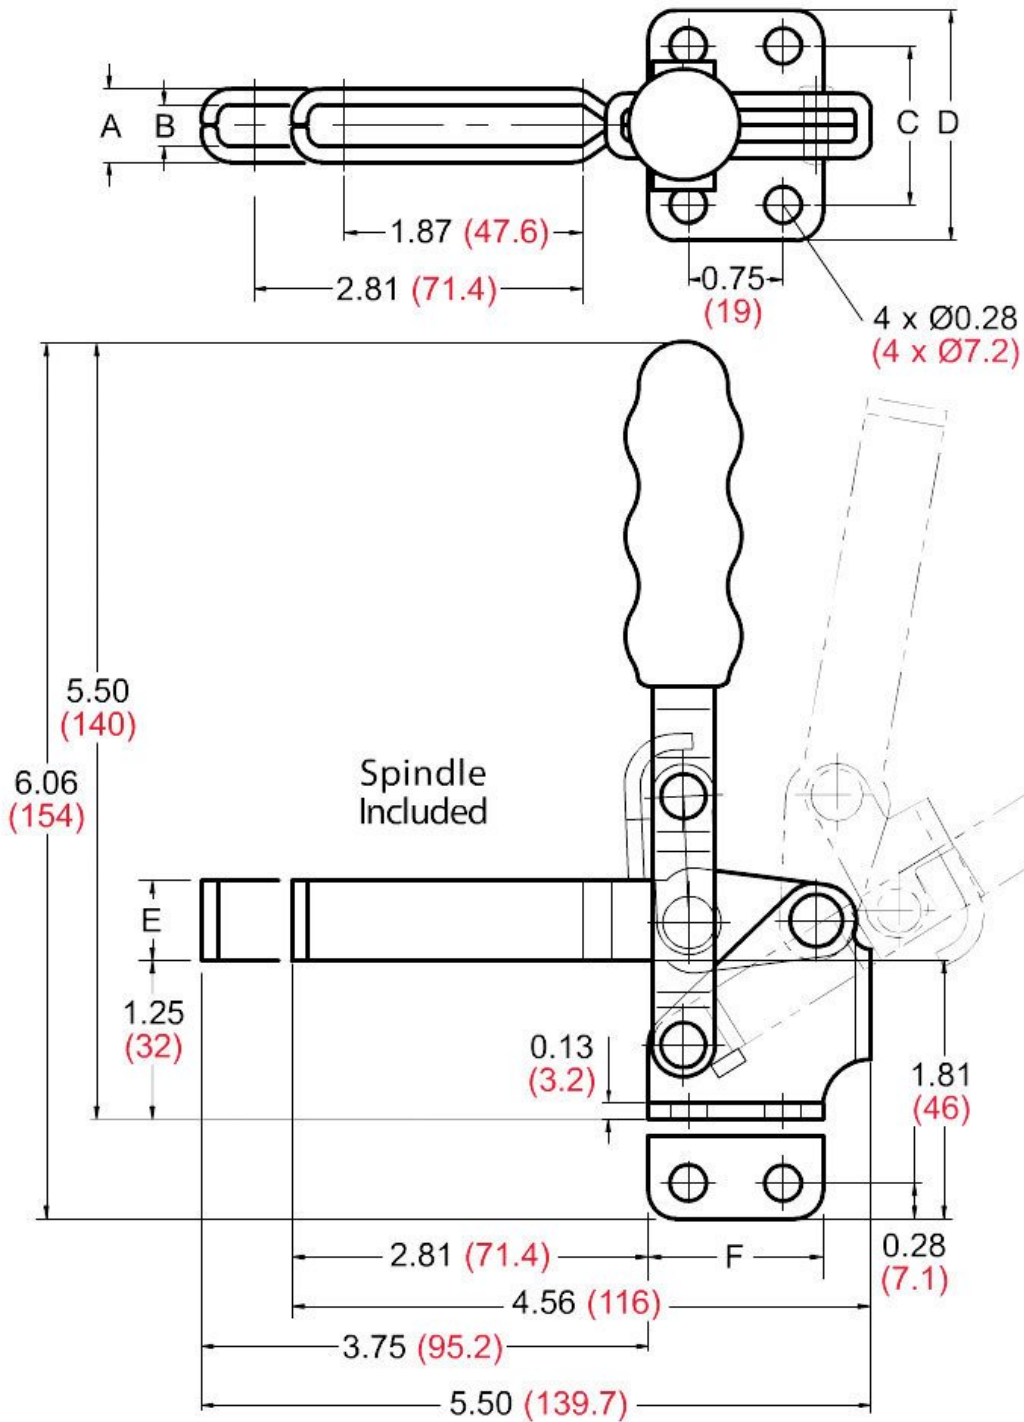

Product Brochure For C100

Vertical Toggle Clamp - KL-12130

227kg Capacity

On Sale

Ex GST
~~\$22.00~~
\$18.26

Inc GST
~~\$25.30~~
\$21.00

ORDER CODE:	C100
MODEL:	KL-12130
Type:	Vertical Toggle Clamp
Clamping Capacity:	
Locking Handle - Pivot Movement:	65°
Clamp Bar - Pivot Movement:	100°
Plunger Travel (mm):	~
Throat Depth (mm):	~
Opening (mm):	~
Size:	~
Quantity Per Pack (No.):	1
Clamping Force (kg):	227kg
Over all Length (mm):	~
Nett Weight (kg):	0.36

Features

- KL-12130 - Vertical Toggle Clamp
- Holding capacity: 227kg
- Handle moves: 65°
- Bar moves: 100°
- Weight: 360g

Product Brochure For C100

Product Brochure For C100

Specific Features

Open Position

Recommended Accessories

C1001
Vertical Toggle Clamp

C0999
Vertical Toggle Clamp

C0998
Vertical Toggle Clamp

C1003
Horizontal Toggle Clamp

C1005
Horizontal Toggle Clamp

C1006
Horizontal Toggle Clamp

C1008
Straight Line Toggle Clamp

C1011
Straight Line with Threaded Collar Toggle Clamp

Product Brochure For C100

C1009

Straight Line Toggle Clamp

C1010

Straight Line Toggle Clamp