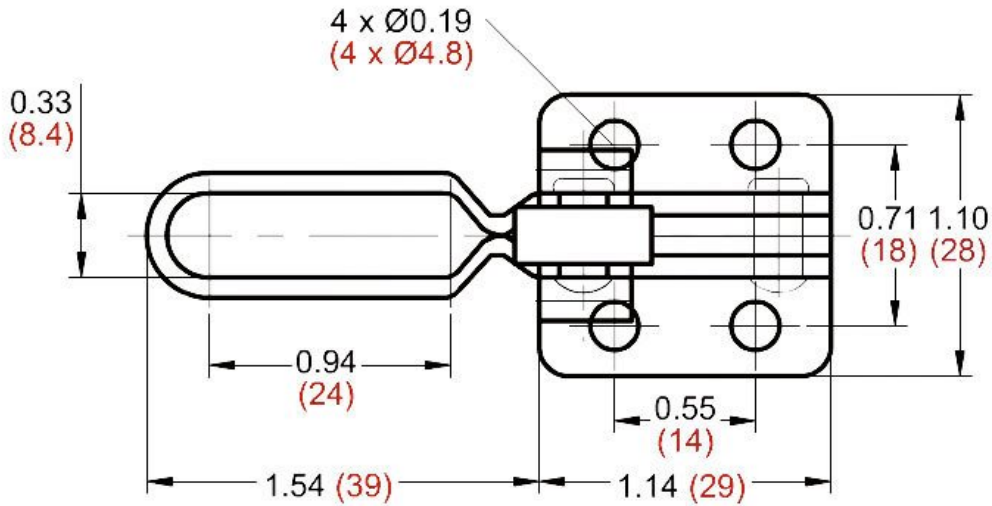

Product Brochure For C1001

Vertical Toggle Clamp - KL-102B

100kg Capacity

On Sale

Ex GST
~~\$20.00~~
\$16.96

Inc GST
~~\$23.00~~
\$19.50

ORDER CODE:	C1001
MODEL:	KL-102B
Type:	Vertical Toggle Clamp
Clamping Capacity:	
Locking Handle - Pivot Movement:	65°
Clamp Bar - Pivot Movement:	90°
Plunger Travel (mm):	~
Throat Depth (mm):	~
Opening (mm):	~
Size:	~
Quantity Per Pack (No.):	1
Clamping Force (kg):	100kg
Over all Length (mm):	~
Nett Weight (kg):	0.36

Features

- KL-102B - Vertical Toggle Clamp
- Holding capacity: 100kg
- Handle moves: 65°
- Bar moves: 90°
- Weight: 360g

Product Brochure For C1001

UNIT: inch (metric mm)

Product Brochure For C1001

Specific Features

C1008
Straight Line Toggle Clamp

C1011
Straight Line with Threaded Collar Toggle Clamp

Product Brochure For C1001

C1009
Straight Line Toggle Clamp

C1010
Straight Line Toggle Clamp