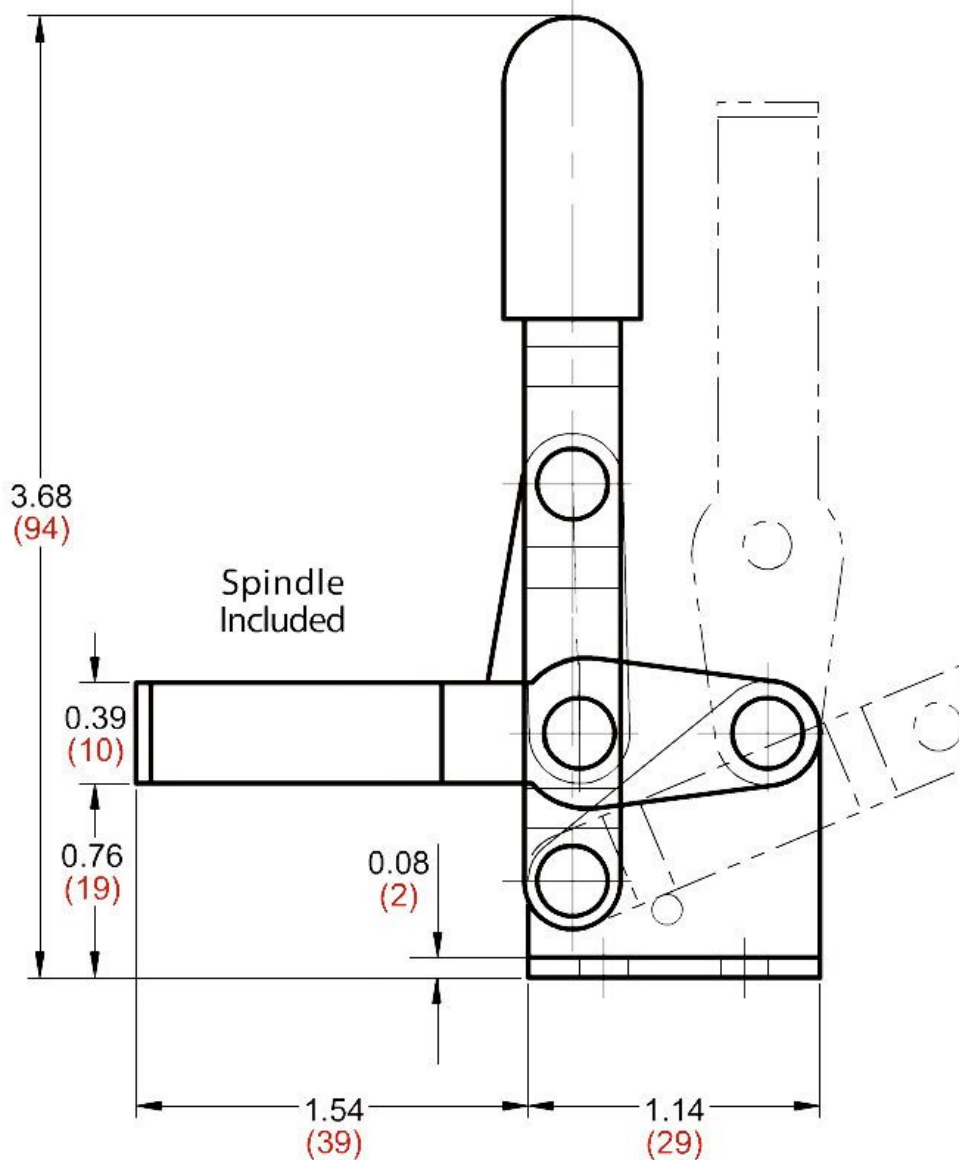

Product Brochure For C1001

Vertical Toggle Clamp - KL-102B

100kg Capacity

On Sale

Ex GST
~~\$20.00~~
\$16.96

Inc GST
~~\$23.00~~
\$19.50

ORDER CODE:	C1001
MODEL:	KL-102B
Type:	Vertical Toggle Clamp
Clamping Capacity:	
Locking Handle - Pivot Movement:	65°
Clamp Bar - Pivot Movement:	90°
Plunger Travel (mm):	~
Throat Depth (mm):	~
Opening (mm):	~
Size:	~
Quantity Per Pack (No.):	1
Clamping Force (kg):	100kg
Over all Length (mm):	~
Nett Weight (kg):	0.36

Features

- KL-102B - Vertical Toggle Clamp
- Holding capacity: 100kg
- Handle moves: 65°
- Bar moves: 90°
- Weight: 360g

Product Brochure For C1001

UNIT: inch (metric mm)

Product Brochure For C1001

Specific Features

Open Position

Recommended Accessories

C100
Vertical Toggle Clamp

C0999
Vertical Toggle Clamp

C0998
Vertical Toggle Clamp

C1003
Horizontal Toggle Clamp

C1005
Horizontal Toggle Clamp

C1006
Horizontal Toggle Clamp

C1008
Straight Line Toggle Clamp

C1011
Straight Line with Threaded Collar Toggle Clamp

Product Brochure For C1001

C1009
Straight Line Toggle Clamp

C1010
Straight Line Toggle Clamp