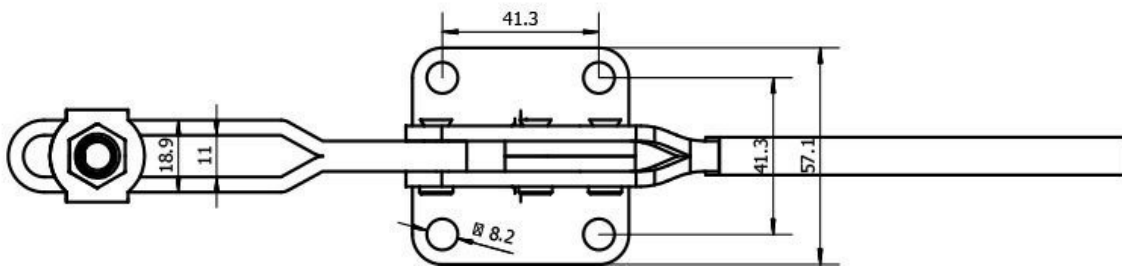

Product Brochure For C1006

Horizontal Toggle Clamp - MP-20235

340kg Capacity

On Sale

Ex GST	Inc GST
\$30.00	\$34.50
\$22.61	\$26.00

ORDER CODE:	C1006
MODEL:	MP-20235
Type:	Horizontal Toggle Clamp
Clamping Capacity:	
Locking Handle - Pivot Movement:	50°
Clamp Bar - Pivot Movement:	85°
Plunger Travel (mm):	~
Throat Depth (mm):	~
Opening (mm):	~
Size:	~
Quantity Per Pack (No.):	1
Clamping Force (kg):	340kg
Over all Length (mm):	~
Nett Weight (kg):	0.6

Features

- MP-20235 - Horizontal Toggle Clamp
- Holding capacity: 340kg
- Handle moves: 50°
- Bar moves: 85°
- Weight: 600g

Product Brochure For C1006

Specific Features

Open

Product Brochure For C1006

Recommended Accessories