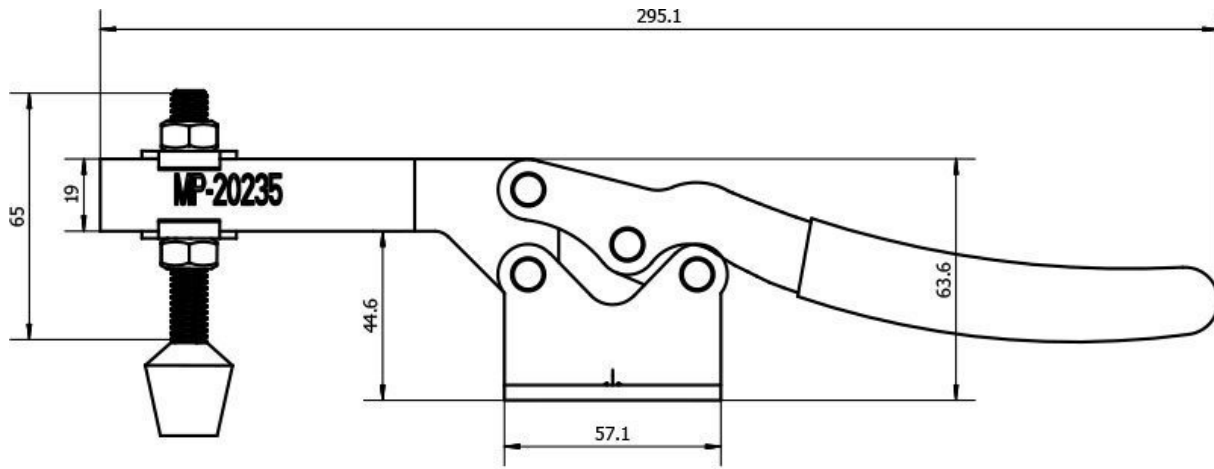

Product Brochure For C1006

Horizontal Toggle Clamp - MP-20235

340kg Capacity

On Sale

Ex GST	Inc GST
\$30.00	\$34.50
\$22.61	\$26.00

ORDER CODE:	C1006
MODEL:	MP-20235
Type:	Horizontal Toggle Clamp
Clamping Capacity:	
Locking Handle - Pivot Movement:	50°
Clamp Bar - Pivot Movement:	85°
Plunger Travel (mm):	~
Throat Depth (mm):	~
Opening (mm):	~
Size:	~
Quantity Per Pack (No.):	1
Clamping Force (kg):	340kg
Over all Length (mm):	~
Nett Weight (kg):	0.6

Features

- MP-20235 - Horizontal Toggle Clamp
- Holding capacity: 340kg
- Handle moves: 50°
- Bar moves: 85°
- Weight: 600g

Product Brochure For C1006

Specific Features

Open

Product Brochure For C1006

Recommended Accessories

C1001
Vertical Toggle Clamp

C100
Vertical Toggle Clamp

C0999
Vertical Toggle Clamp

C0998
Vertical Toggle Clamp

C1003
Horizontal Toggle Clamp

C1005
Horizontal Toggle Clamp

C1008
Straight Line Toggle Clamp

C1011
Straight Line with Threaded Collar Toggle Clamp

Product Brochure For C1006

C1009

Straight Line Toggle Clamp

C1010

Straight Line Toggle Clamp