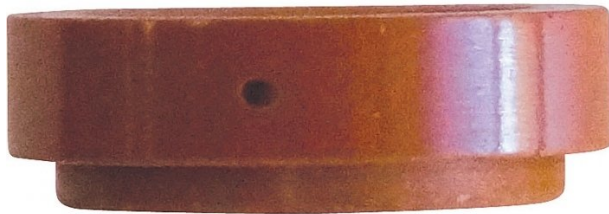

Product Brochure For C622

Swirl Ring - SC8006

Suits Surecut SC80 Plasma Torch

On Sale

Ex GST

~~\$39.13~~

\$36.52

Inc GST

~~\$45.00~~

\$42.00

ORDER CODE:	C622
Part Number:	SC8006
Plasma Machine Model:	RazorCut 45/80
Plasma Torch Model:	Surecut SC80
Plasma Torch Type:	~
Type:	Swirl Ring
Size (mm):	~
Pack Quantity:	1

Description

Swirl Ring
 SC8006

Product Brochure For C622

Recommended Accessories

C620
Electrodes

C624
0.9mm Cutting Tips

C626
Retaining Cup