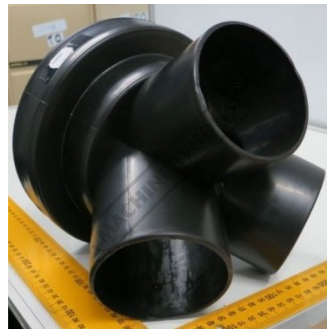

Product Brochure For CG006

**ADAPTER 8" TO 3 X 4" TAILS - #12**

431025

Suits: DC-80 + other models

**Please Call**

ORDER CODE:	~
MODEL:	~
Type:	~
Application:	~
Suits Collector Drum Size (mm):	~
Quantity (No.):	~
Suits Model:	~

**Specific Features**

Image 2

Image 3