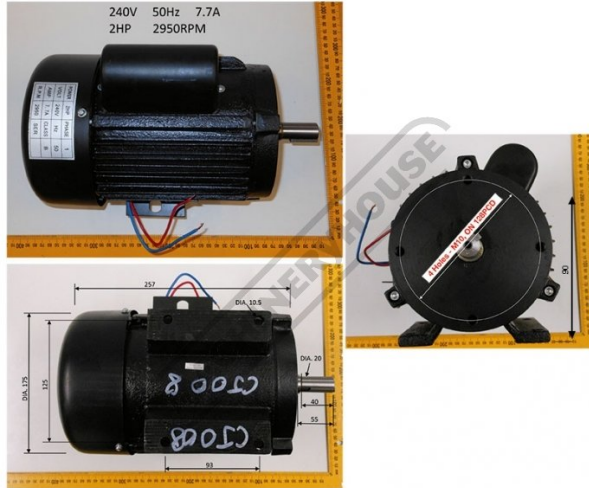

Product Brochure For CJ008

MOTOR 2HP 2950RPM - #8

240V 20MM

Suits: DC-3

Please Call

| | |
|--------------------------------|-------|
| ORDER CODE: | CJ008 |
| MODEL: | ~ |
| Motor Power (kW / hp): | 2HP |
| Speed (rpm): | 2950 |
| Shaft Diameter (mm): | 20 |
| Reversible Motor (Yes / No): | ~ |
| Fan Cooled (Yes / No): | Yes |
| Voltage (V): | 240 |
| Amps Required: | 7.7 |
| Input Power Supply Connection: | ~ |

Description

MOTOR TO SUIT DUST COLLECTOR DC-3 (W394)

Shaft needs a 5mm key for connection

Features

- Single Phase Motor

Optional Accessories

- EC022 REPLACEMENT CAP