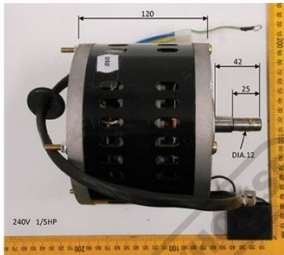

Product Brochure For CP037

**MOTOR 240V 1/5HP - #37**

12MM SHAFT

Suits: AP-12

**Ex GST**  
**\$235.00**

**Inc GST**  
**\$270.25**

ORDER CODE:	CP037
MODEL:	~
Motor Power (kW / hp):	1/5
Speed (rpm):	~
Shaft Diameter (mm):	12
Reversible Motor (Yes / No):	~
Fan Cooled (Yes / No):	Yes
Voltage (V):	240
Amps Required:	10
Input Power Supply Connection:	~

**Description**

MOTOR TO SUIT AP-12 (W326)

Shaft needs a 4mm key for connection