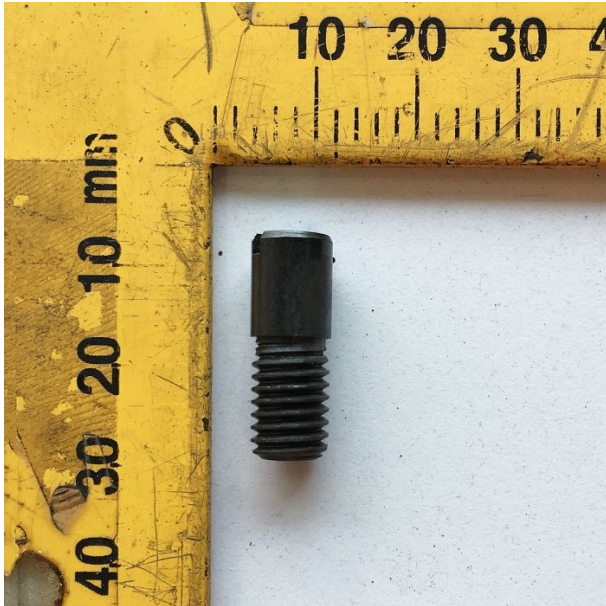

Product Brochure For CQ0047

PIN BLADE DRIVE - #47

Suits: CS-275

Please Call

Specific Features

Top View