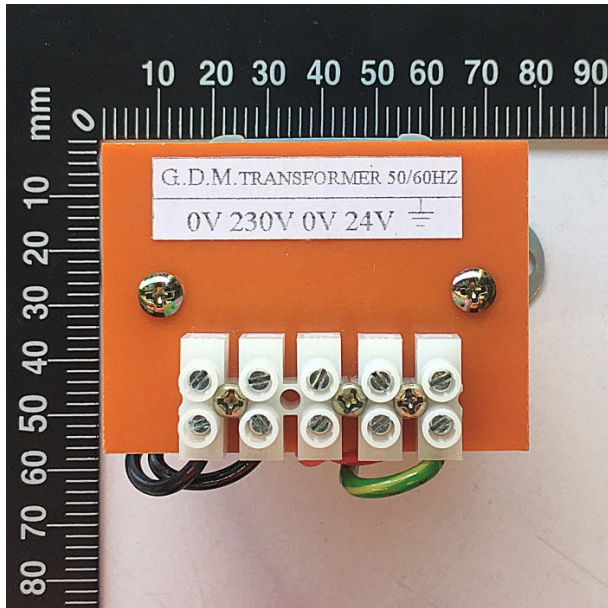

Product Brochure For CQ1005

TRANSFORMER 240V-24V - #

Suits: CS-275

ORDER CODE: CQ1005
Size: ~

Specific Features

Side View