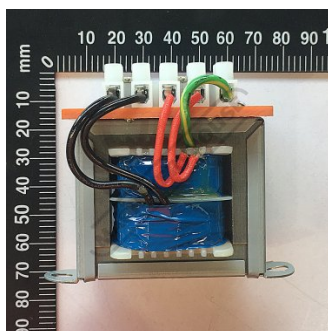

Product Brochure For CQ1005

TRANSFORMER 240V-24V - #

Suits: CS-275

ORDER CODE: CQ1005
Size: ~

Specific Features

Side View