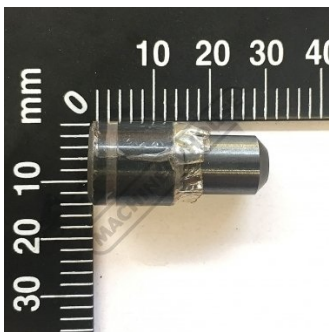

Product Brochure For CS105

---

**PIN (H5A003) - #5**

Suits: MC-370CE + other models

Please Call

**Specific Features**

Side View