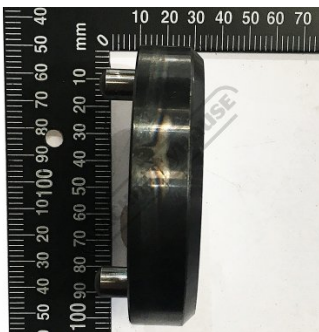

Product Brochure For CS213

**FLANGE BLADE (HOC001) - #60**

Suits: MC-370CE + other models

Please Call

**Specific Features**

Side View