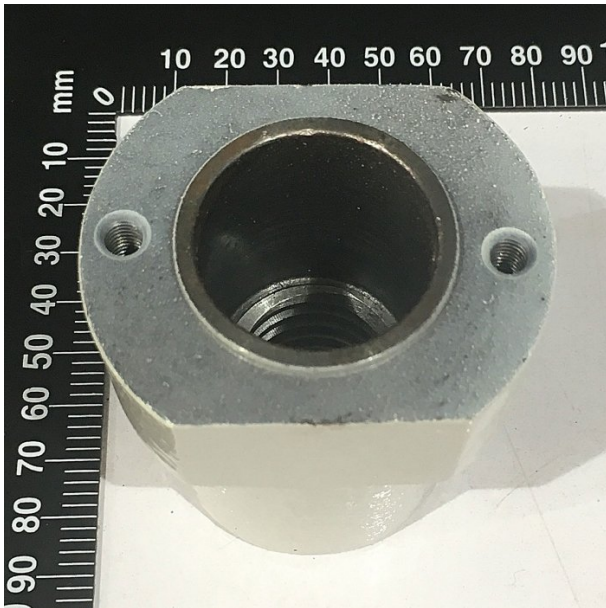

Product Brochure For CS602

FRONT NUT - #2

H5D015

Suits: MC-370CE + other models

Please Call

Specific Features

Side View