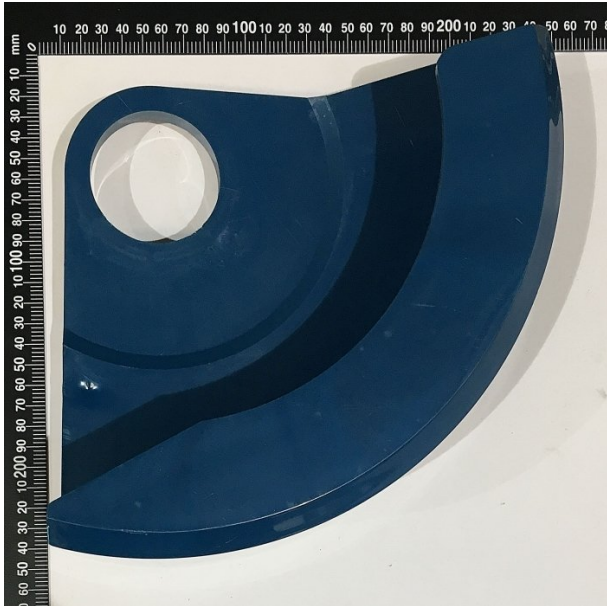

Product Brochure For CX0089

MOBILE BLADE GUARD - #89

Suits: CS315 + other models

Please Call

Specific Features

Rear View