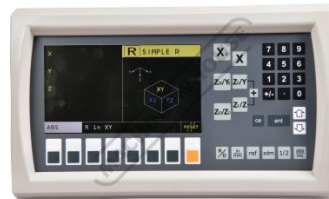

Description

ES-14B 3 Axis Multifunctional LCD Digital Readout can be programmed with 1, 2 or 3 axis inputs for all universal milling, lathe, grinder, borer, and EDM functions.

Each axis can be set up for either 1µm or 5µm, Please note compatible 1µm or 5µm scales are required

ES-14B SERIES DIGITAL READOUT - MULTI PROGRAMMABLE FUNCTIONS

- ? Clear Zero
- ? Centring
- ? In/mm Display
- ? Co-ordinate Entry
- ? ABS/INC
- ? Power Off Memory
- ? 199 Sub Datum
- ? Ref Memory

Product Brochure For D706

Specific Features

Rear View

PCD Function

Simple Radius Function

Incline Function

Red Screen

Blue Screen

Yellow Screen