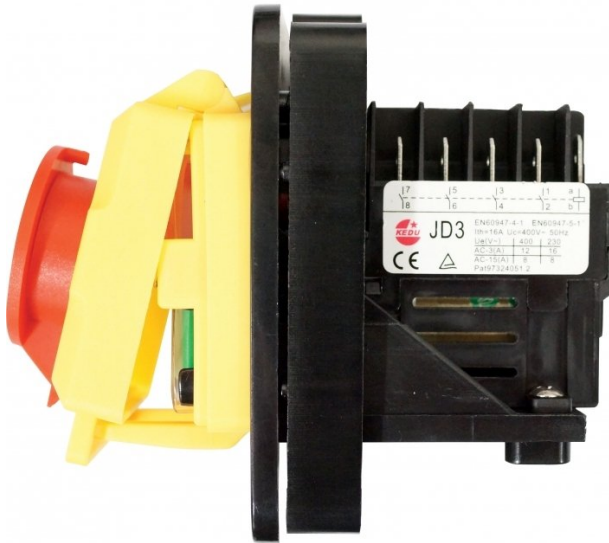

Product Brochure For DL028

SWITCH ON/OFF KEDU JD3 - #31

415V 3PH - 10 PIN + GUARD PIN

Suits: + other models

Ex GST
\$104.00

Inc GST
\$119.60

ORDER CODE:

DL028

Specific Features

Label

Open Switch

Switch Closed

Rear View