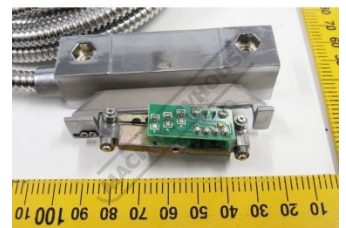

Product Brochure For DR500

**READER HEAD GS-10 3M CABLE - #**

TO FIT SCALE SECTION 22 X 35mm

Suits: + other models

Please Call

ORDER CODE: \_\_\_\_\_

DR500

**Specific Features**

DR500 READER HEAD no.GS 10 3M CABLE 2

DR500 READER HEAD no.GS 10 3M CABLE 3

DR500 READER HEAD no.GS 10 3M CABLE 4

DR500 READER HEAD no.GS 10 3M CABLE 5

## Product Brochure For DR500

---

DR500 READER HEAD no.GS 10.3M CABLE 6