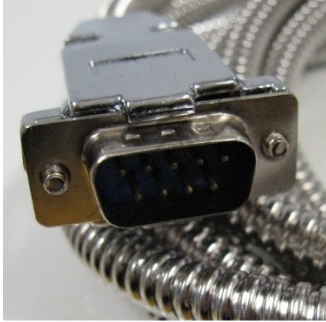

Product Brochure For DR500

**READER HEAD GS-10 3M CABLE - #**

TO FIT SCALE SECTION 22 X 35mm

Suits: + other models

Please Call

ORDER CODE: \_\_\_\_\_

DR500

**Specific Features**

DR500 READER HEAD no.GS 10 3M CABLE 2

DR500 READER HEAD no.GS 10 3M CABLE 3

DR500 READER HEAD no.GS 10 3M CABLE 4

DR500 READER HEAD no.GS 10 3M CABLE 5

## Product Brochure For DR500

---

DR500 READER HEAD no.GS 10.3M CABLE 6