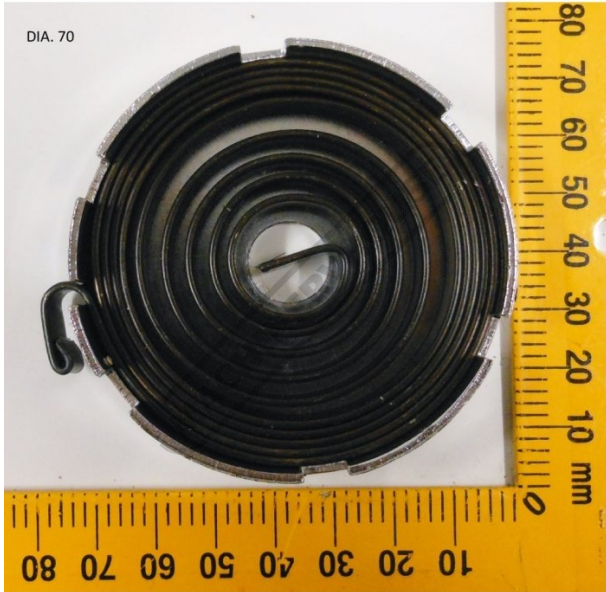

Product Brochure For DW047

SPRING AND CAP 70MM OD - #47

Suits: PD-35 + other models

Please Call

Specific Features

DW047 SPRING and CAP no. 48 47