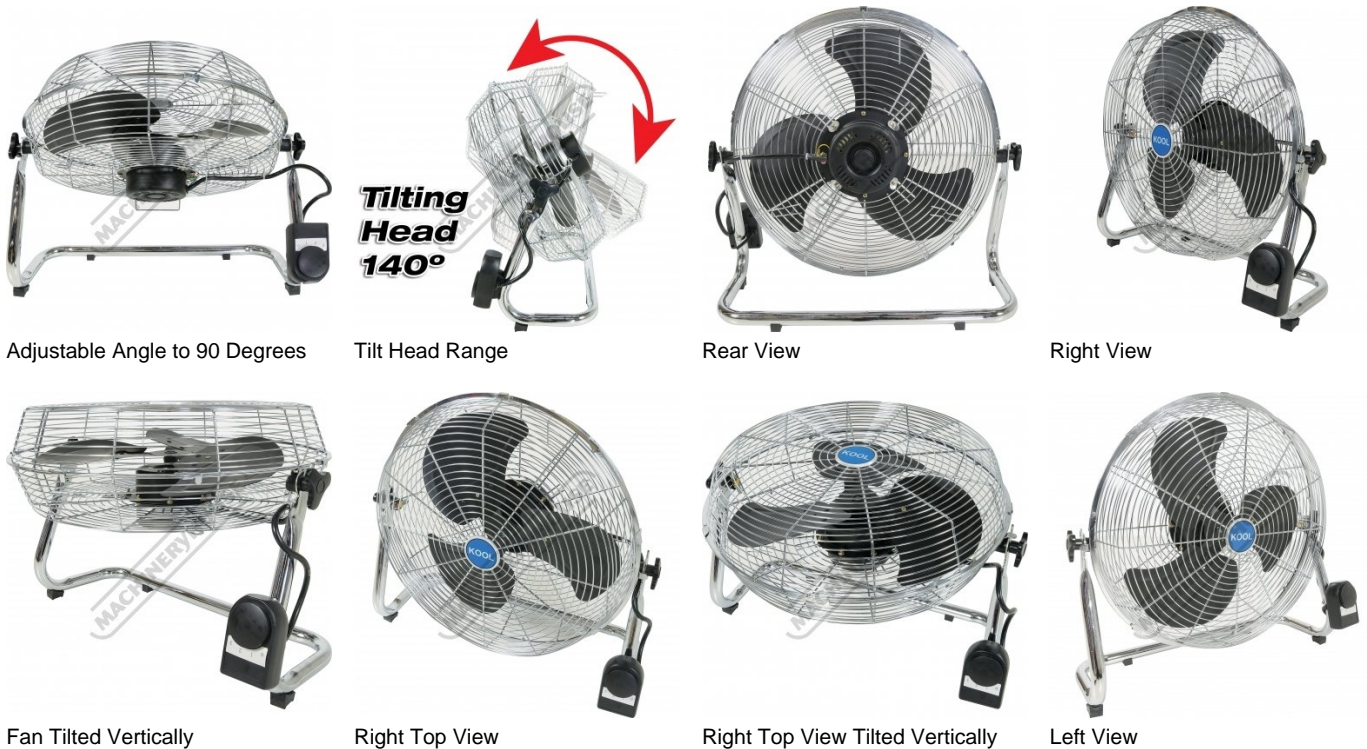

Product Brochure For F026

Industrial Floor Fan - 450mm - FD-45

Fan swivels 140° inside frame
124 cubic M/min Air Flow

On Sale

Ex GST	Inc GST
\$148.00	\$170.20
\$86.09	\$99.00

ORDER CODE:	F026
MODEL:	FD-45
Fan Diameter (mm):	Ø450
Head Tilts (deg):	140°
Oscillating Head (deg):	~
Type:	Floor
Flow Rate (m3/min):	124
Pedestal Height Adjustment (mm):	~
Motor Power (W):	165
Motor Speed (RPM):	1350
Voltage (V):	240
Nett Weight (kg):	7.5

Features

- Industrial motor, 100% copper wound
- 165W, 1350rpm, 240V motor
- 124 cubic M/min air flow
- 450mm blade diameter (3 blade design)
- Strong chrome steel guard & frame
- 3 x fan speeds
- Fan swivels 140° inside frame

Product Brochure For F026

Specific Features

Adjustable Angle to 90 Degrees

Tilt Head Range

Rear View

Right View

Fan Tilted Vertically

Right Top View

Right Top View Tilted Vertically

Left View

Product Brochure For F026

Tilt Head Locking Knob

3 Fan Speeds

Rubber Feet

240V Motor

Recommended Accessories